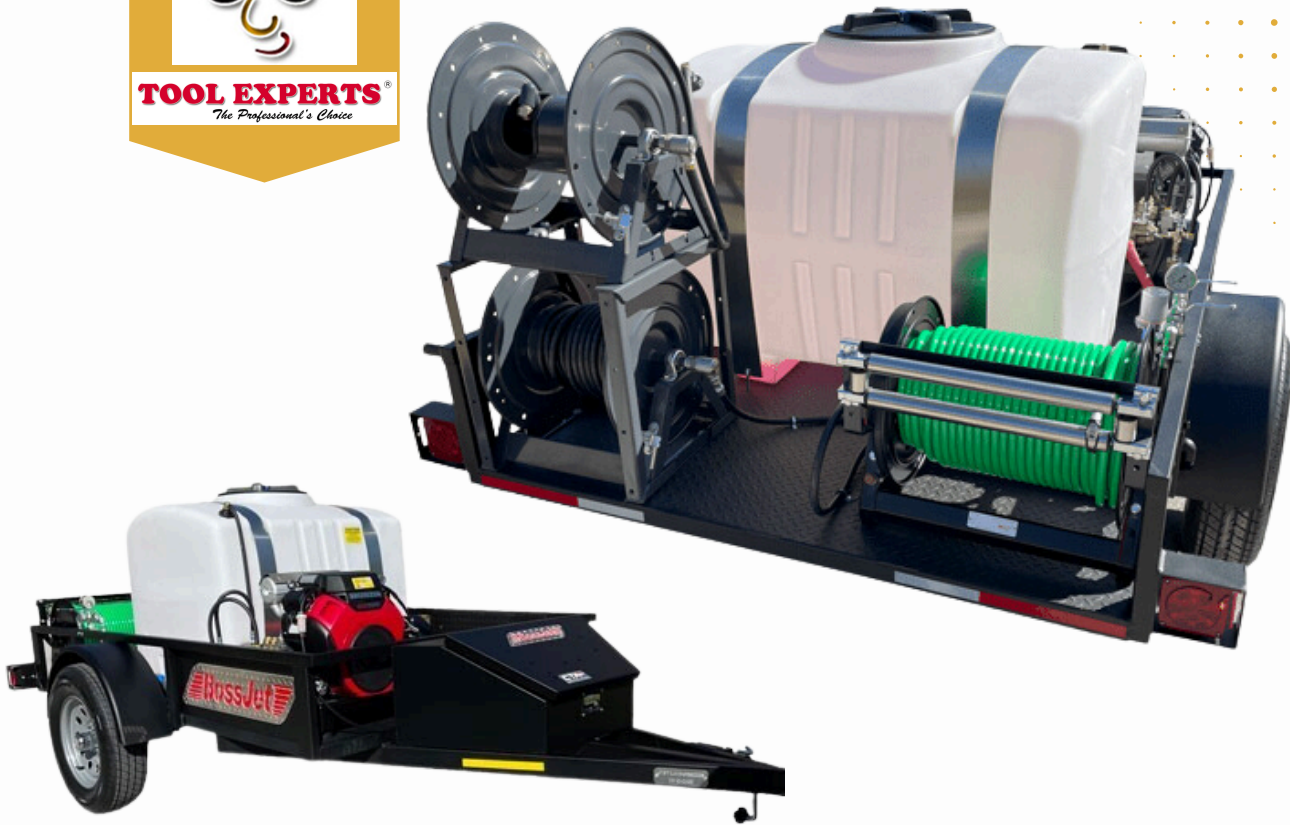

TOOL EXPERTS®
The Professional's Choice

PACKAGES

\$ 13,995 HONDA GX630 - AM960-01
3/8" - 4000psi @ 5.5gpm

\$ 14,995 HONDA GX690 - AM960-02
3/8" - 3500psi @ 8.0gpm

\$ 15,295 KOHLER CH740 - AM960-03
3/8" - 3000psi @ 10.0gpm

\$ 15,695 KOHLER CH750 - AM960-04
1/2" - 3000psi @ 11.0gpm

\$ 15,995 KOHLER CH750 - AM960-05
1/2" - 3000psi @ 12.0gpm

\$ 17,495 KOHLER CH1000 - AM960-07
1/2" - 3500psi @ 11.0gpm

\$ 12,995 DUROMAX 713CC - AM960-DM
3/8" - 3500psi @ 8.0gpm

STANDARD FEATURES

- Electric Start Engine
- Ceramic Plunger Pump
- 200 gal. Water Tank
- Electric Jetter Hose Reel With Guide
- 200ft. High Pressure Hose Reel
- 100ft. Garden Hose Reel
- 300ft. Jetter Hose
- 50ft. High Pressure Hose
- 3 Piece Jetter Nozzle Kit
- Wash Down Gun, Wand, & Tips
- 5ft. x 8ft. Single Axle Trailer
- Tongue Mounted Tool Box

OPTIONAL FEATURES

- 16 gal. Winterization Tank (\$399)
- Low Water Shutdown (\$149)
- Tank Overflow Shutoff (\$99)
- Alloy Wheels (\$369)