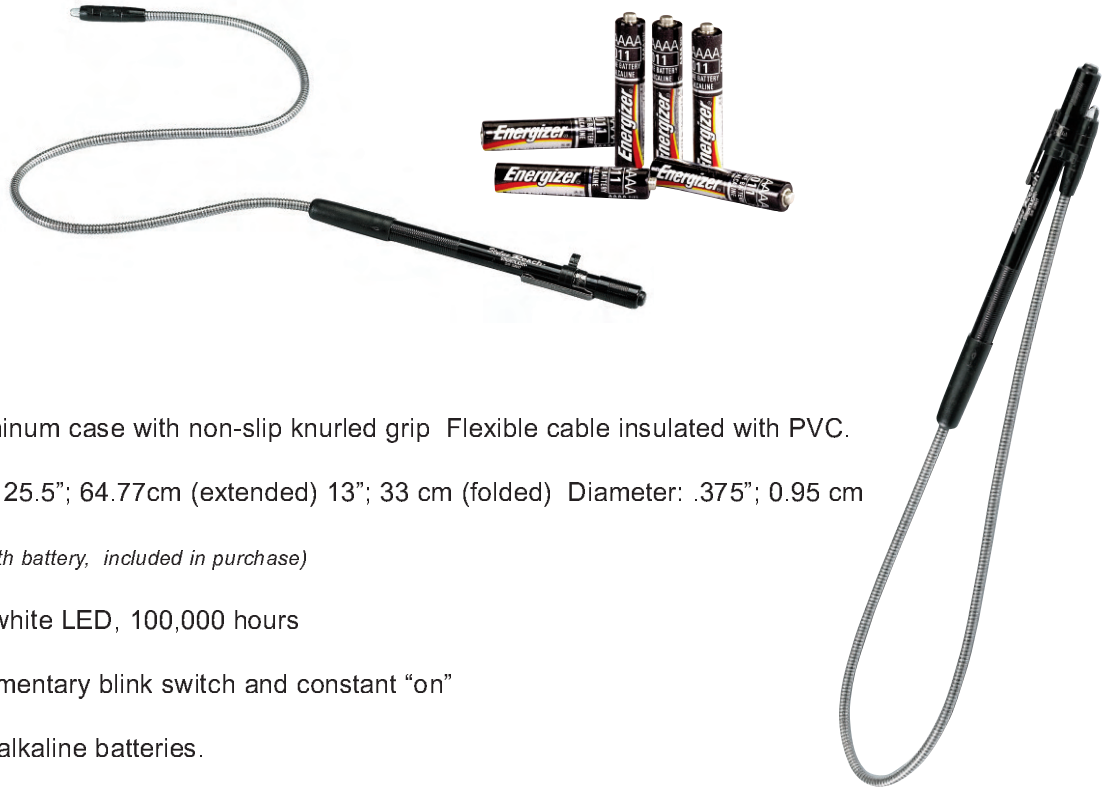

Stylus Reach® 18 Alkaline Battery-Powered Pen Light

FL 1 STANDARD	STYLUS REACH 18
	11 LUMENS
	24h
	24m
	140 cd

Case Material: Machined aluminum case with non-slip knurled grip Flexible cable insulated with PVC.

Dimensions: Reach Length: 25.5"; 64.77cm (extended) 13"; 33 cm (folded) Diameter: .375"; 0.95 cm

Weight: 3.5 oz; 99g (With battery, included in purchase)

Light Source: High-intensity white LED, 100,000 hours

On/Off: Features a momentary blink switch and constant "on"

Battery: 3 "AAAA" size alkaline batteries.

- Features:
- Flexible, PVC coated cable allows for 25.5"; 64.77cm of reach
 - Twist and turn the flexible cable into any position to light the most out-of-the-way places
 - IPX4 Rated for water resistant operation.
 - 2 meter impact resistance tested
 - Individually serialized
 - Pocket clip

Item	UPC	Part #
Stylus Reach 18, Black White LED	080926-65418-1	65418
AAAA Batteries – 6 pack	080926-65030-5	65030